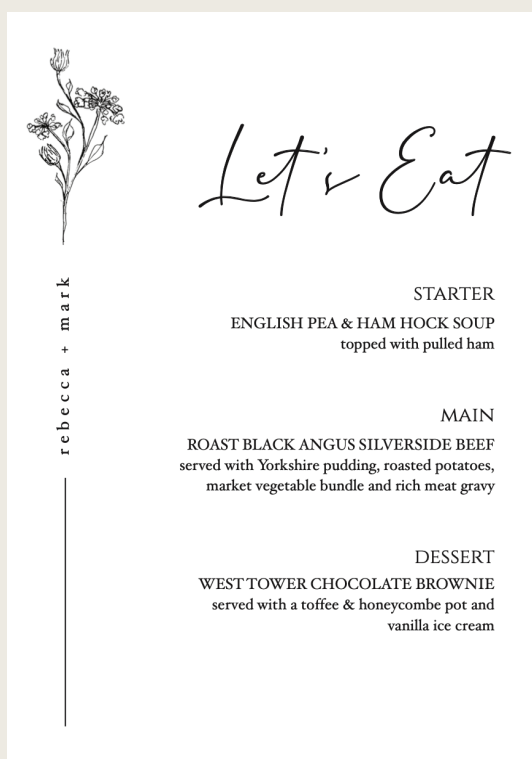

OUR COLLECTIONS

WILDFLOWERS

MONOGRAM

SCRIPT

SIDEWAYS

SCRIPT & SIDEWAYS DESIGNS CAN BE PERSONALISED WITH GUEST NAMES
OR THE NAMES OF THE MARRIED COUPLE.
MONOGRAM WILL BE UPDATED AS PER THE COUPLES INITIALS.
A5 IN SIZE, WITH A CHOICE OF CARDS FOR PRINTING