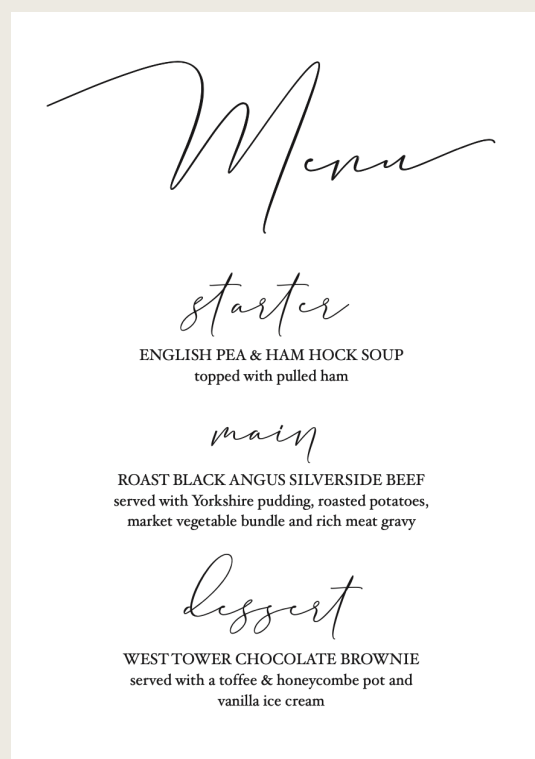

OUR COLLECTIONS

WILDFLOWERS

MONOGRAM

SCRIPT

SIDEWAYS

SCRIPT & SIDEWAYS DESIGNS CAN BE PERSONALISED WITH GUEST NAMES
OR THE NAMES OF THE MARRIED COUPLE.
MONOGRAM WILL BE UPDATED AS PER THE COUPLES INITIALS.
A5 IN SIZE, WITH A CHOICE OF CARDS FOR PRINTING